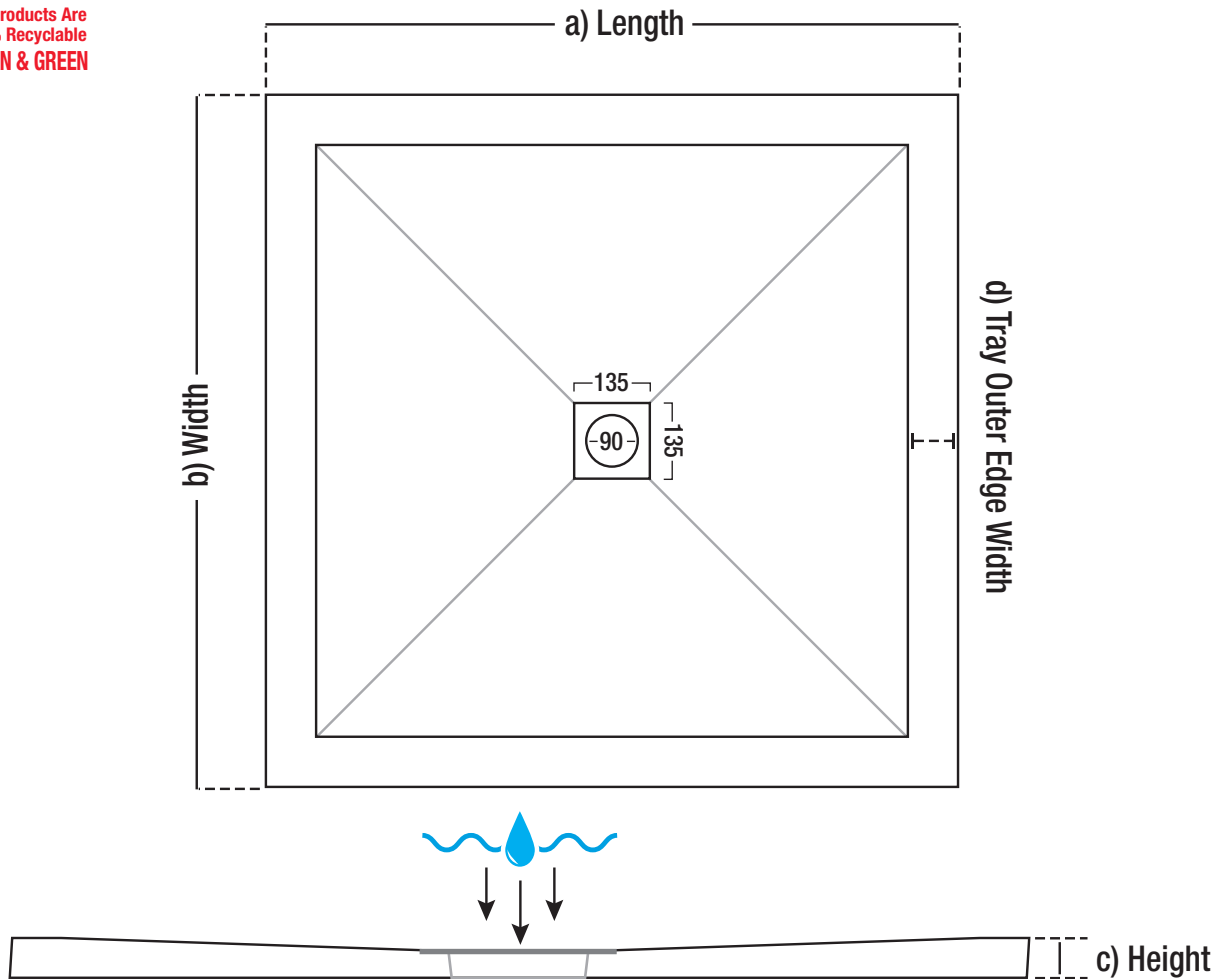

100% STONE RESIN

 **25** SYMMETRY[®]

DIMENSION SPECIFICATIONS

www.tmuk.net

25mm - SQUARE ULTRA LOW PROFILE

ALL WASTE HOLE POSITIONS ARE CENTER POINT OF THE SHOWER TRAY

25mm - SQUARE ULTRA LOW PROFILE

Dimensions are for the TM25 Symmetry Shower Trays

25mm - RECTANGLE ULTRA LOW PROFILE

ALL WASTE HOLE POSITIONS ARE CENTER POINT OF THE SHOWER TRAY

25mm - RECTANGLE ULTRA LOW PROFILE

Dimensions are for the TM25 Symmetry Shower Trays

All measurements are in millimetres (mm)

Rectangle sizes continued on the next page.

25mm - RECTANGLE ULTRA LOW PROFILE

ALL WASTE HOLE POSITIONS ARE CENTER POINT OF THE SHOWER TRAY

25mm - RECTANGLE ULTRA LOW PROFILE

Dimensions are for the TM25 Symmetry Shower Trays

25mm - QUADRANT ULTRA LOW PROFILE

ALL WASTE HOLE POSITIONS ARE CENTER POINT OF THE SHOWER TRAY.

25mm - QUADRANT ULTRA LOW PROFILE

Dimensions are for the TM25 Symmetry Shower Trays

All measurements are in millimetres (mm)