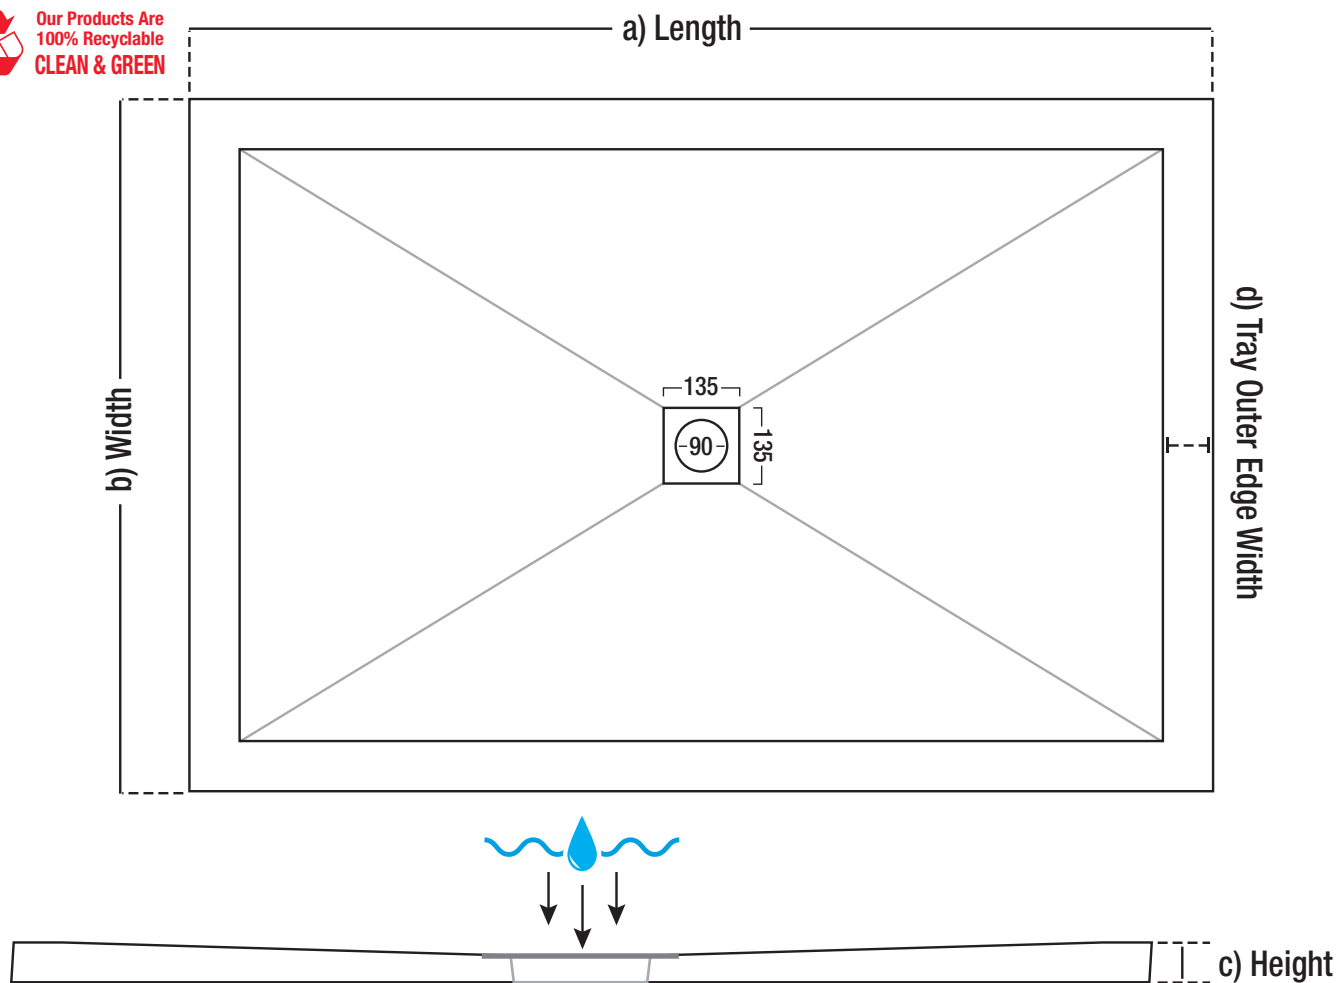

25mm - RECTANGLE ULTRA LOW PROFILE

ALL WASTE HOLE POSITIONS ARE CENTER POINT OF THE SHOWER TRAY

25mm - RECTANGLE ULTRA LOW PROFILE

Dimensions are for the TM25 Symmetry Shower Trays

All measurements are in millimetres (mm)

Rectangle sizes continued on the next page.

25mm - RECTANGLE ULTRA LOW PROFILE

ALL WASTE HOLE POSITIONS ARE CENTER POINT OF THE SHOWER TRAY

25mm - RECTANGLE ULTRA LOW PROFILE

Dimensions are for the TM25 Symmetry Shower Trays

25mm - QUADRANT ULTRA LOW PROFILE

ALL WASTE HOLE POSITIONS ARE CENTER POINT OF THE SHOWER TRAY.

25mm - QUADRANT ULTRA LOW PROFILE

Dimensions are for the TM25 Symmetry Shower Trays

All measurements are in millimetres (mm)