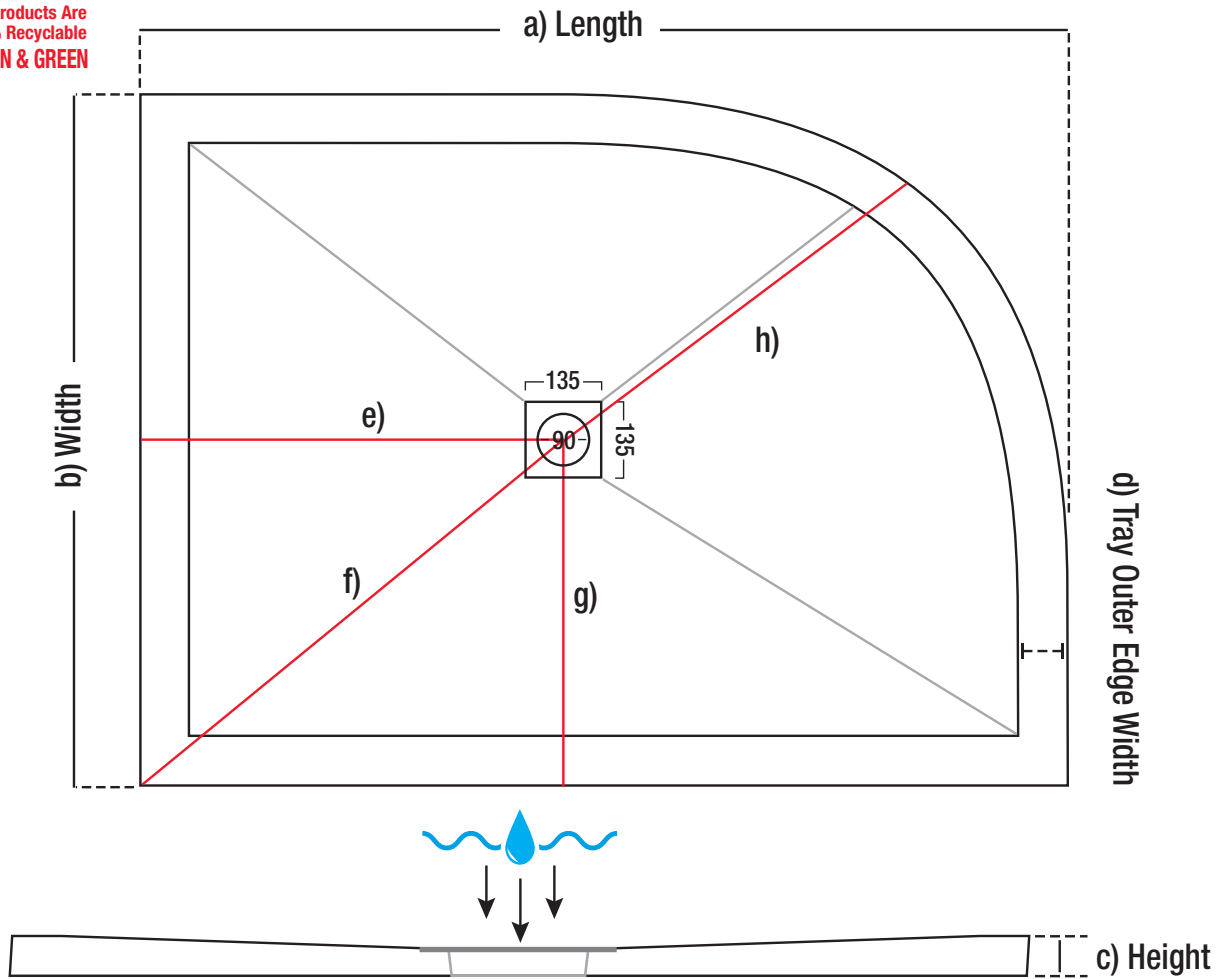

Rectangle sizes continued on the next page.

25mm - RECTANGLE ULTRA LOW PROFILE

ALL WASTE HOLE POSITIONS ARE CENTER POINT OF THE SHOWER TRAY

25mm - RECTANGLE ULTRA LOW PROFILE

Dimensions are for the TM25 Symmetry Shower Trays

All measurements are in millimetres (mm)

= Also available in Permanent Anti-Slip

| a - Length (actual size mm) | b - Width (actual size mm) | c - Height Tray heights vary (mm) | d - Outer Edge (mm) | Weight (kg) | Also Available in Anti-Slip |
|--------------------------------|-------------------------------|--------------------------------------|------------------------|----------------|--------------------------------|
| 1600 (1598) | 800 (798) | 24 - 27 | 60 | 48 | |
| 1600 (1598) | 900 (898) | 24 - 27 | 60 | 54 | |
| 1700 (1698) | 700 (698) | 24 - 27 | 60 | 50 | - |
| 1700 (1698) | 760 (758) | 24 - 27 | 60 | 53 | - |
| 1700 (1698) | 800 (798) | 24 - 27 | 60 | 57 | |
| 1700 (1698) | 900 (898) | 24 - 27 | 60 | 63 | |

25mm - QUADRANT ULTRA LOW PROFILE

ALL WASTE HOLE POSITIONS ARE CENTER POINT OF THE SHOWER TRAY.

25mm - QUADRANT ULTRA LOW PROFILE

Dimensions are for the TM25 Symmetry Shower Trays

All measurements are in millimetres (mm)