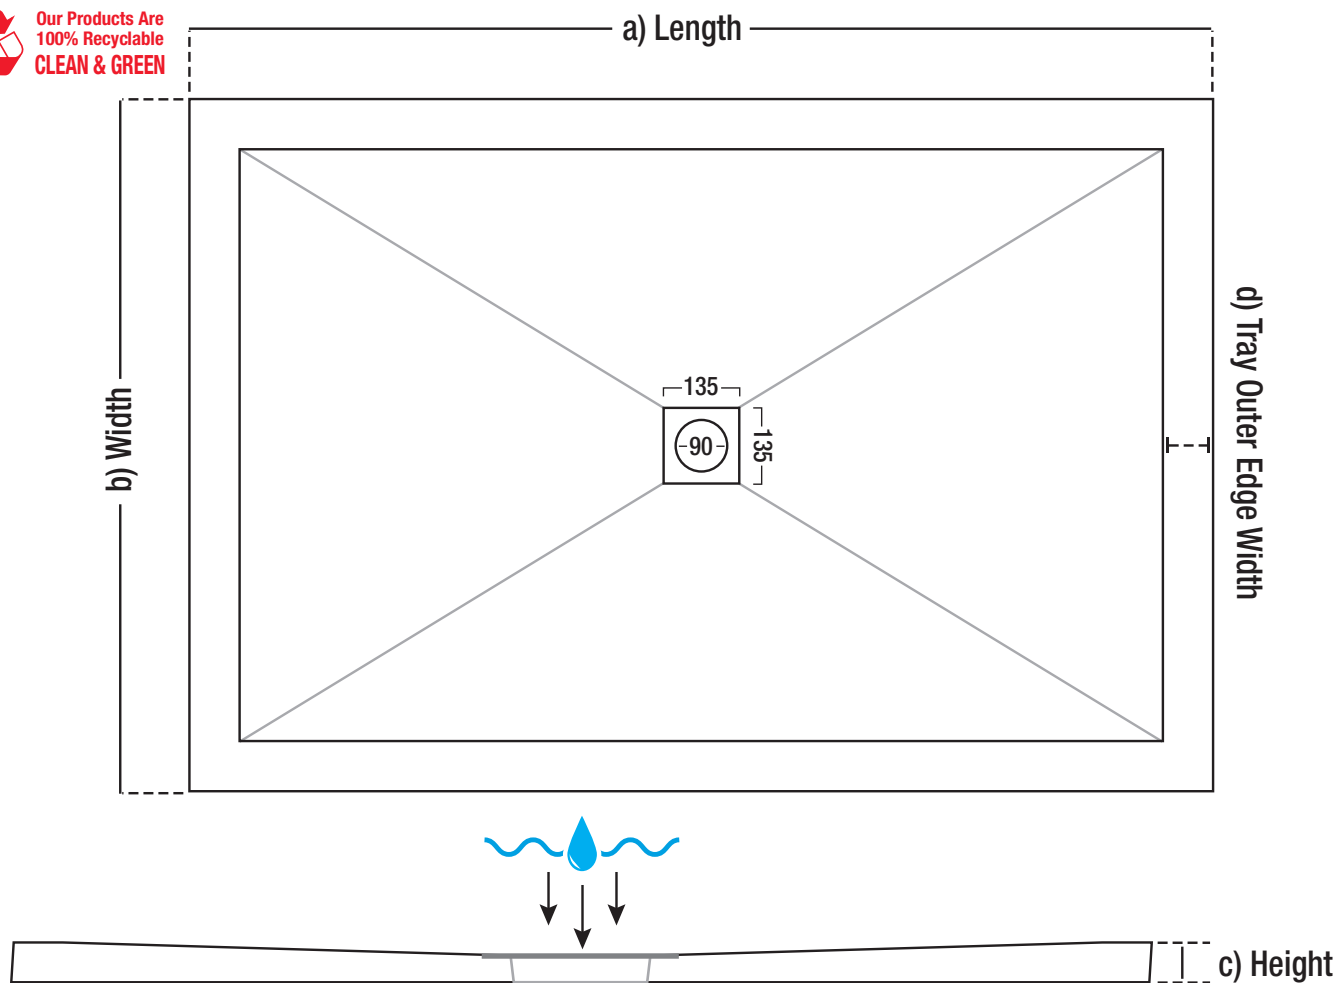

100% STONE RESIN

 **25** SYMMETRY[®]

DIMENSION SPECIFICATIONS

www.tmuk.net

25mm - SQUARE ULTRA LOW PROFILE

ALL WASTE HOLE POSITIONS ARE CENTER POINT OF THE SHOWER TRAY

25mm - SQUARE ULTRA LOW PROFILE

Dimensions are for the TM25 Symmetry Shower Trays

25mm - RECTANGLE ULTRA LOW PROFILE

ALL WASTE HOLE POSITIONS ARE CENTER POINT OF THE SHOWER TRAY

25mm - RECTANGLE ULTRA LOW PROFILE

Dimensions are for the TM25 Symmetry Shower Trays

All measurements are in millimetres (mm)

Rectangle sizes continued on the next page.

25mm - RECTANGLE ULTRA LOW PROFILE

ALL WASTE HOLE POSITIONS ARE CENTER POINT OF THE SHOWER TRAY

25mm - RECTANGLE ULTRA LOW PROFILE

Dimensions are for the TM25 Symmetry Shower Trays

25mm - QUADRANT ULTRA LOW PROFILE

ALL WASTE HOLE POSITIONS ARE CENTER POINT OF THE SHOWER TRAY.

25mm - QUADRANT ULTRA LOW PROFILE

Dimensions are for the TM25 Symmetry Shower Trays

All measurements are in millimetres (mm)