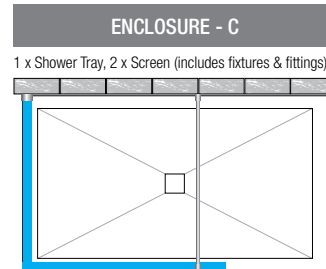

Available in a huge range of over 75 different enclosure options from 1000mm x 800mm to 1700mm x 900mm.

TM25v Features & Benefits

- Complete showering enclosure package designed to fit perfectly together
- Premium ultra low profile 25mm TM25 Evolution stone resin shower tray
- Can be flush fitted for a full wetroom look
- Quality white gel coated surface which is very tough and repairable
- Suitable for wheel chair access (options A and C)
- Includes stainless steel waste cover and unique self cleaning waste unit
- Premium TM2020 Vision 10mm toughened safety glass
- Clean Glaze - easy clean treatment
- Premium chromium plated steel fittings and brackets
- Lifetime guarantee on all items

sizes & codes

Simply choose your enclosure option A, B, C or D then select your tray size. All screens can be mounted left or right as required.

= Glass Panel
 = Chrome Fittings

Tray Size	Code
1000 x 800	TM25V/10X80A
1000 x 900	TM25V/10X90A
1100 x 800	TM25V/11X80A
1100 x 900	TM25V/11X90A
1200 x 760	TM25V/12X76A
1200 x 800	TM25V/12X80A
1200 x 900	TM25V/12X90A
1400 x 760	TM25V/14X76A
1400 x 800	TM25V/14X80A
1400 x 900	TM25V/14X90A
1500 x 760	TM25V/15X76A
1500 x 800	TM25V/15X80A
1500 x 900	TM25V/15X90A
1600 x 760	TM25V/16X76A
1600 x 800	TM25V/16X80A
1600 x 900	TM25V/16X90A
1700 x 760	TM25V/17X76A
1700 x 800	TM25V/17X80A
1700 x 900	TM25V/17X90A

Tray Size	Code
1000 x 800	TM25V/10X80B
1000 x 900	TM25V/10X90B
1100 x 800	TM25V/11X80B
1100 x 900	TM25V/11X90B
1200 x 760	TM25V/12X76B
1200 x 800	TM25V/12X80B
1200 x 900	TM25V/12X90B
1400 x 760	TM25V/14X76B
1400 x 800	TM25V/14X80B
1400 x 900	TM25V/14X90B
1500 x 760	TM25V/15X76B
1500 x 800	TM25V/15X80B
1500 x 900	TM25V/15X90B
1600 x 760	TM25V/16X76B
1600 x 800	TM25V/16X80B
1600 x 900	TM25V/16X90B
1700 x 760	TM25V/17X76B
1700 x 800	TM25V/17X80B
1700 x 900	TM25V/17X90B