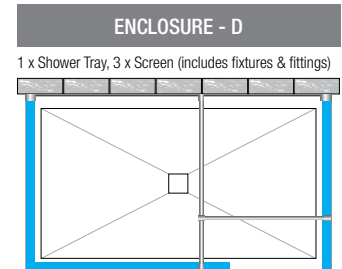

Available in a huge range of over 75 different enclosure options from 1000mm x 800mm to 1700mm x 900mm.

TM25v Features & Benefits

- Complete showering enclosure package designed to fit perfectly together
- Premium ultra low profile 25mm TM25 Evolution stone resin shower tray
- Can be flush fitted for a full wetroom look
- Quality white gel coated surface which is very tough and repairable
- Suitable for wheel chair access (options A and C)
- Includes stainless steel waste cover and unique self cleaning waste unit
- Premium TM2020 Vision 10mm toughened safety glass
- Clean Glaze - easy clean treatment
- Premium chromium plated steel fittings and brackets
- Lifetime guarantee on all items

sizes & codes

Simply choose your enclosure option A, B, C or D then select your tray size. All screens can be mounted left or right as required.

= Glass Panel
 = Chrome Fittings

Tray Size	Code
1000 x 800	TM25V/10X80A
1000 x 900	TM25V/10X90A
1100 x 800	TM25V/11X80A
1100 x 900	TM25V/11X90A
1200 x 760	TM25V/12X76A
1200 x 800	TM25V/12X80A
1200 x 900	TM25V/12X90A
1400 x 760	TM25V/14X76A
1400 x 800	TM25V/14X80A
1400 x 900	TM25V/14X90A
1500 x 760	TM25V/15X76A
1500 x 800	TM25V/15X80A
1500 x 900	TM25V/15X90A
1600 x 760	TM25V/16X76A
1600 x 800	TM25V/16X80A
1600 x 900	TM25V/16X90A
1700 x 760	TM25V/17X76A
1700 x 800	TM25V/17X80A
1700 x 900	TM25V/17X90A

Tray Size	Code
1000 x 800	TM25V/10X80B
1000 x 900	TM25V/10X90B
1100 x 800	TM25V/11X80B
1100 x 900	TM25V/11X90B
1200 x 760	TM25V/12X76B
1200 x 800	TM25V/12X80B
1200 x 900	TM25V/12X90B
1400 x 760	TM25V/14X76B
1400 x 800	TM25V/14X80B
1400 x 900	TM25V/14X90B
1500 x 760	TM25V/15X76B
1500 x 800	TM25V/15X80B
1500 x 900	TM25V/15X90B
1600 x 760	TM25V/16X76B
1600 x 800	TM25V/16X80B
1600 x 900	TM25V/16X90B
1700 x 760	TM25V/17X76B
1700 x 800	TM25V/17X80B
1700 x 900	TM25V/17X90B