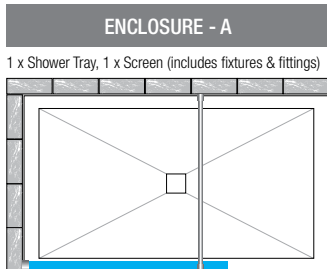

Available in a huge range of over 75 different enclosure options from 1000mm x 800mm to 1700mm x 900mm.

TM25v Features & Benefits

- Complete showering enclosure package designed to fit perfectly together
- Premium ultra low profile 25mm TM25 Evolution stone resin shower tray
- Can be flush fitted for a full wetroom look
- Quality white gel coated surface which is very tough and repairable
- Suitable for wheel chair access (options A and C)
- Includes stainless steel waste cover and unique self cleaning waste unit
- Premium TM2020 Vision 10mm toughened safety glass
- Clean Glaze - easy clean treatment
- Premium chromium plated steel fittings and brackets
- Lifetime guarantee on all items

sizes & codes

Simply choose your enclosure option A, B, C or D then select your tray size. All screens can be mounted left or right as required.

= Glass Panel
 = Chrome Fittings

Tray Size	Code
1000 x 800	TM25V/10X80A
1000 x 900	TM25V/10X90A
1100 x 800	TM25V/11X80A
1100 x 900	TM25V/11X90A
1200 x 760	TM25V/12X76A
1200 x 800	TM25V/12X80A
1200 x 900	TM25V/12X90A
1400 x 760	TM25V/14X76A
1400 x 800	TM25V/14X80A
1400 x 900	TM25V/14X90A
1500 x 760	TM25V/15X76A
1500 x 800	TM25V/15X80A
1500 x 900	TM25V/15X90A
1600 x 760	TM25V/16X76A
1600 x 800	TM25V/16X80A
1600 x 900	TM25V/16X90A
1700 x 760	TM25V/17X76A
1700 x 800	TM25V/17X80A
1700 x 900	TM25V/17X90A

Tray Size	Code
1000 x 800	TM25V/10X80B
1000 x 900	TM25V/10X90B
1100 x 800	TM25V/11X80B
1100 x 900	TM25V/11X90B
1200 x 760	TM25V/12X76B
1200 x 800	TM25V/12X80B
1200 x 900	TM25V/12X90B
1400 x 760	TM25V/14X76B
1400 x 800	TM25V/14X80B
1400 x 900	TM25V/14X90B
1500 x 760	TM25V/15X76B
1500 x 800	TM25V/15X80B
1500 x 900	TM25V/15X90B
1600 x 760	TM25V/16X76B
1600 x 800	TM25V/16X80B
1600 x 900	TM25V/16X90B
1700 x 760	TM25V/17X76B
1700 x 800	TM25V/17X80B
1700 x 900	TM25V/17X90B