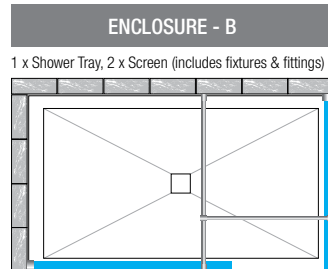

Available in a huge range of over 75 different enclosure options from 1000mm x 800mm to 1700mm x 900mm.

TM25v Features & Benefits

- Complete showering enclosure package designed to fit perfectly together
- Premium ultra low profile 25mm TM25 Evolution stone resin shower tray
- Can be flush fitted for a full wetroom look
- Quality white gel coated surface which is very tough and repairable
- Suitable for wheel chair access (options A and C)
- Includes stainless steel waste cover and unique self cleaning waste unit
- Premium TM2020 Vision 10mm toughened safety glass
- Clean Glaze - easy clean treatment
- Premium chromium plated steel fittings and brackets
- Lifetime guarantee on all items

sizes & codes

Simply choose your enclosure option A, B, C or D then select your tray size. All screens can be mounted left or right as required.

= Glass Panel
 = Chrome Fittings

Tray Size	Code
1000 x 800	TM25V/10X80A
1000 x 900	TM25V/10X90A
1100 x 800	TM25V/11X80A
1100 x 900	TM25V/11X90A
1200 x 760	TM25V/12X76A
1200 x 800	TM25V/12X80A
1200 x 900	TM25V/12X90A
1400 x 760	TM25V/14X76A
1400 x 800	TM25V/14X80A
1400 x 900	TM25V/14X90A
1500 x 760	TM25V/15X76A
1500 x 800	TM25V/15X80A
1500 x 900	TM25V/15X90A
1600 x 760	TM25V/16X76A
1600 x 800	TM25V/16X80A
1600 x 900	TM25V/16X90A
1700 x 760	TM25V/17X76A
1700 x 800	TM25V/17X80A
1700 x 900	TM25V/17X90A

Tray Size	Code
1000 x 800	TM25V/10X80B
1000 x 900	TM25V/10X90B
1100 x 800	TM25V/11X80B
1100 x 900	TM25V/11X90B
1200 x 760	TM25V/12X76B
1200 x 800	TM25V/12X80B
1200 x 900	TM25V/12X90B
1400 x 760	TM25V/14X76B
1400 x 800	TM25V/14X80B
1400 x 900	TM25V/14X90B
1500 x 760	TM25V/15X76B
1500 x 800	TM25V/15X80B
1500 x 900	TM25V/15X90B
1600 x 760	TM25V/16X76B
1600 x 800	TM25V/16X80B
1600 x 900	TM25V/16X90B
1700 x 760	TM25V/17X76B
1700 x 800	TM25V/17X80B
1700 x 900	TM25V/17X90B