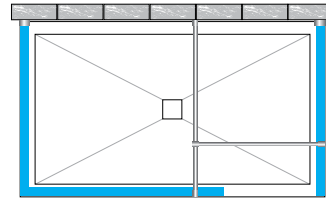

sizes & codes

Simply choose your enclosure option A, B, C or D then select your tray size. All screens can be mounted left or right as required.

= Glass Panel
 = Chrome Fittings

ENCLOSURE - A

1 x Shower Tray, 1 x Screen (includes fixtures & fittings)

ENCLOSURE - B

1 x Shower Tray, 2 x Screen (includes fixtures & fittings)

ENCLOSURE - C

1 x Shower Tray, 2 x Screen (includes fixtures & fittings)

ENCLOSURE - D

1 x Shower Tray, 3 x Screen (includes fixtures & fittings)

Tray Size	Code
1000 x 800	TM45V/10X80A
1100 x 800	TM45V/11X80A
1200 x 700	TM45V/12X70A
1200 x 760	TM45V/12X76A
1200 x 800	TM45V/12X80A
1200 x 900	TM45V/12X90A
1400 x 700	TM45V/14X70A
1400 x 760	TM45V/14X76A
1400 x 800	TM45V/14X80A
1400 x 900	TM45V/14X90A
1500 x 700	TM45V/15X70A
1500 x 760	TM45V/15X76A
1500 x 800	TM45V/15X80A
1500 x 900	TM45V/15X90A
1600 x 700	TM45V/16X70A
1600 x 760	TM45V/16X76A
1600 x 800	TM45V/16X80A
1600 x 900	TM45V/16X90A
1700 x 700	TM45V/17X70A
1700 x 760	TM45V/17X76A
1700 x 800	TM45V/17X80A
1700 x 900	TM45V/17X90A
1800 x 700	TM45V/18X70A
1800 x 760	TM45V/18X76A
1800 x 800	TM45V/18X80A
1800 x 900	TM45V/18X90A

Tray Size	Code
1000 x 800	TM45V/10X80B
1100 x 800	TM45V/11X80B
1200 x 700	TM45V/12X70B
1200 x 760	TM45V/12X76B
1200 x 800	TM45V/12X80B
1200 x 900	TM45V/12X90B
1400 x 700	TM45V/14X70B
1400 x 760	TM45V/14X76B
1400 x 800	TM45V/14X80B
1400 x 900	TM45V/14X90B
1500 x 700	TM45V/15X70B
1500 x 760	TM45V/15X76B
1500 x 800	TM45V/15X80B
1500 x 900	TM45V/15X90B
1600 x 700	TM45V/16X70B
1600 x 760	TM45V/16X76B
1600 x 800	TM45V/16X80B
1600 x 900	TM45V/16X90B
1700 x 700	TM45V/17X70B
1700 x 760	TM45V/17X76B
1700 x 800	TM45V/17X80B
1700 x 900	TM45V/17X90B
1800 x 700	TM45V/18X70B
1800 x 760	TM45V/18X76B
1800 x 800	TM45V/18X80B
1800 x 900	TM45V/18X90B